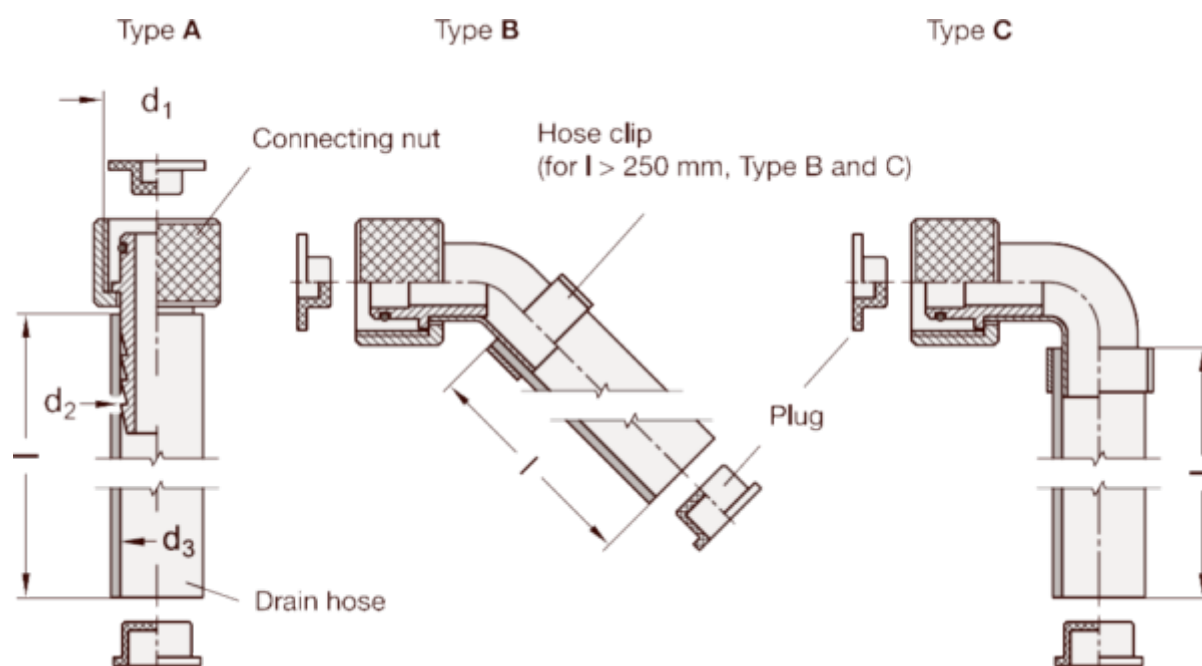

Article number: 20880126A250T

Description: E+G GN 880.1-26-A-250-T

Connector pieces with hose, M26x1.5 / Ø20

## Measures

d2	= 20
d3	= 19
l	= 1000
Thread d1	= M26x1.5